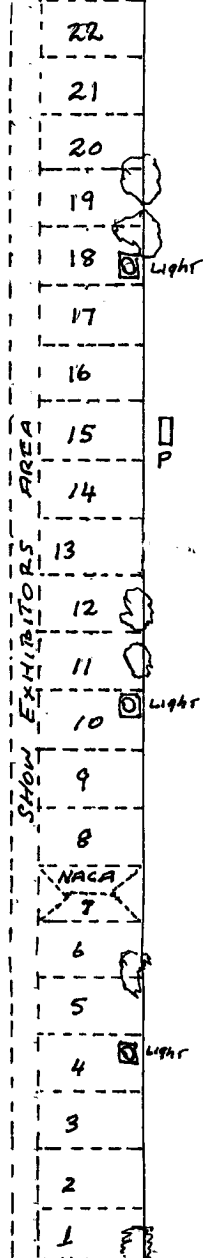

To SHOW GROUNDS 4:30PM OPEN

GRAND STAND

TRIAL AREA

SHOW EXHIBITORS AREA

OBEDIENCE RING

CHAMP SHOW RING

TRIAL RING

OFFICIAL

ASSY AREA

TRIAL EXHIBITORS AREA

OPEN PLAN

SHOW EXHIBITORS AREA

CAR PARK AREA

Assy for DOG TRAILER ONLY AND DROP OFF

BAY SIZES

1-22	3.4 x 9
23-33	3.4 x 3.4
34-38	3.2 x 6
39	3.8 x 6