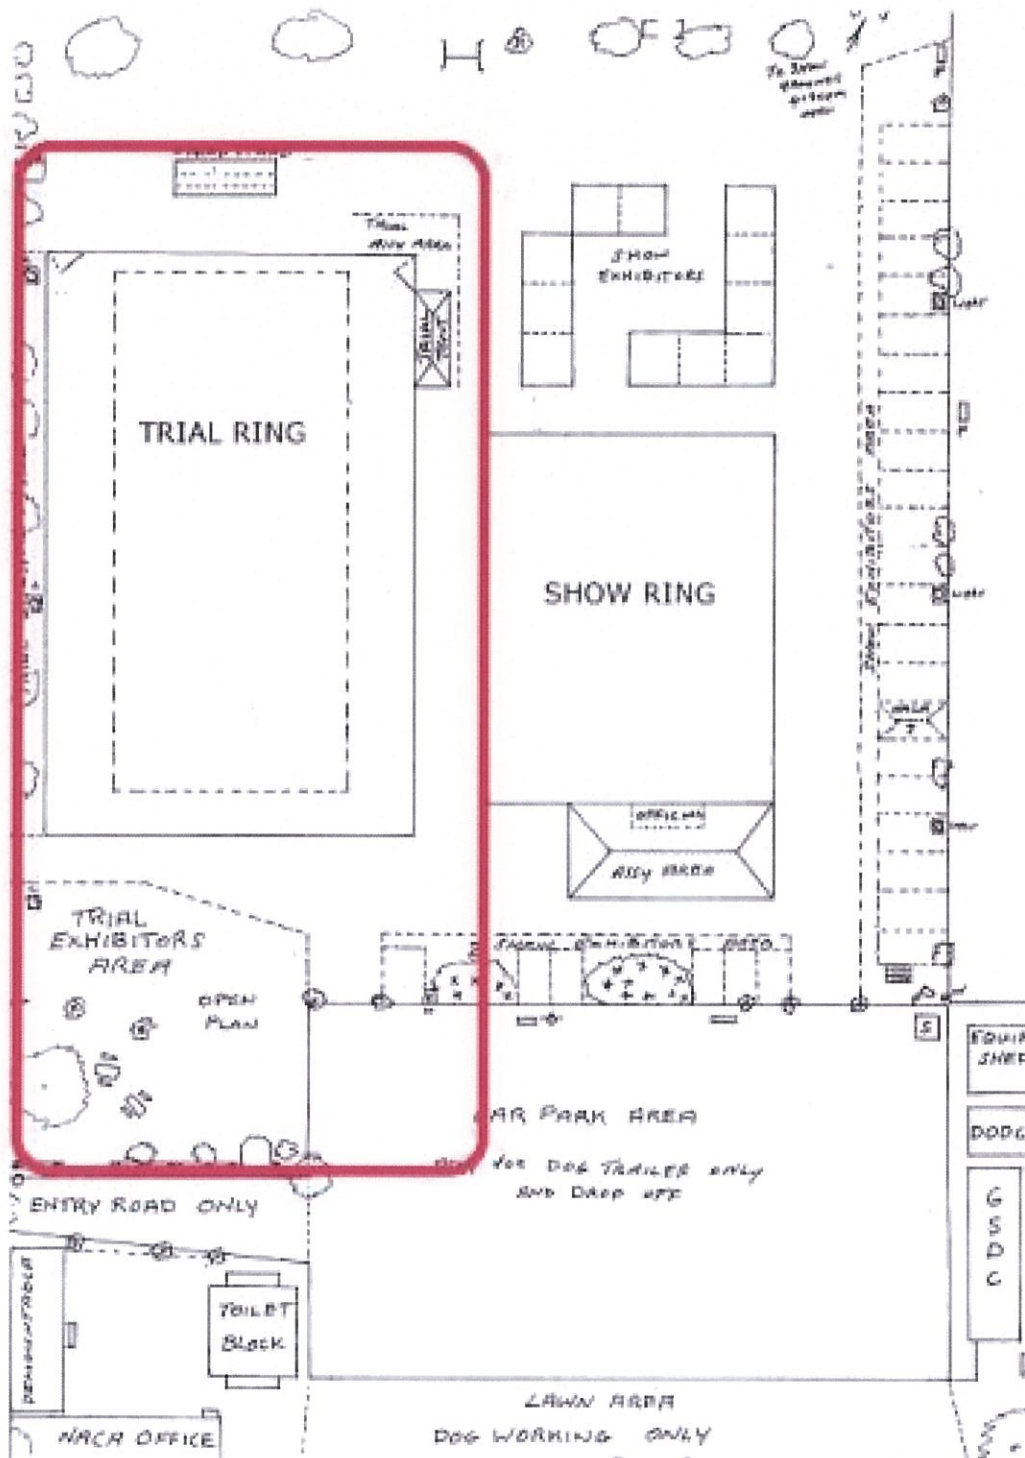

TRIAL PRECINCT IS SHOWN ON THE DIAGRAM

- 3.14.2 (a) Trial precincts shall be determined by the affiliate conducting the Trial.
- 3.14.2 (b) Where ever possible the Trial Precincts should not vary between trials held on the same grounds, except in instances of 3.14.2(c).
- 3.14.2 (c) Where a Conformation Show and a Trial are conducted concurrently on the same grounds, the Show and Trial Managers shall determine and agree on the Trial Precinct and a clear line of demarcation shall be established
- 3.29.3 Bitches in oestrus or showing a coloured discharge of any sort must not be permitted to compete in trials or be within the precincts of a trial.